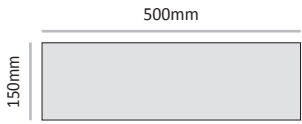

LEF-D-L-H-W

LEF	System Type - Leader Edge Frames
D	Directory
L	Sign layout - Landscape
H	Sign Unit Height - mm
W	Sign Unit Width - mm

LEF-D-L-150

Commonly used unit width (other unit width can be ordered by demand)

Cat. No. LEF-D-L-150-500
Unit Size HxW 150mm x 500mm

Cat. No. LEF-D-L-150-600
Unit Size HxW 150mm x 600mm

Cat. No. LEF-D-L-150-700
Unit Size HxW 150mm x 700mm

Cat. No. LEF-D-L-150-800
Unit Size HxW 150mm x 800mm

Cat. No. LEF-D-L-150-900
Unit Size HxW 150mm x 900mm

Cat. No. LEF-D-L-150-1000
Unit Size HxW 150mm x 1000mm

Cat. No. LEF-D-L-150-1200
Unit Size HxW 150mm x 1200mm

LEF-D-L-200

Commonly used unit width (other unit width can be ordered by demand)