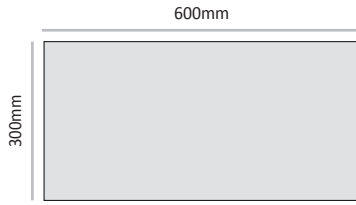

Cat. No. LEF-D-L-150-900
Unit Size HxW 150mm x 900mm

Cat. No. LEF-D-L-150-1000
Unit Size HxW 150mm x 1000mm

Cat. No. LEF-D-L-150-1200
Unit Size HxW 150mm x 1200mm

LEF-D-L-200

Commonly used unit width (other unit width can be ordered by demand)

Cat. No. LEF-D-L-200-500
Unit Size HxW 200mm x 500mm

Cat. No. LEF-D-L-200-600
Unit Size HxW 200mm x 600mm

Cat. No. LEF-D-L-200-700
Unit Size HxW 200mm x 700mm

Cat. No. LEF-D-L-200-800
Unit Size HxW 200mm x 800mm

Cat. No. LEF-D-L-200-900
Unit Size HxW 200mm x 900mm

Cat. No. LEF-D-L-200-1000
Unit Size HxW 200mm x 1000mm

Cat. No. LEF-D-L-200-1200
Unit Size HxW 200mm x 1200mm

LEF-D-L-300

Commonly used unit width (other unit width can be ordered by demand)

Cat. No. LEF-D-L-300-500
Unit Size HxW 300mm x 500mm

Cat. No. LEF-D-L-300-600
Unit Size HxW 300mm x 600mm

Cat. No. LEF-D-L-300-700
Unit Size HxW 300mm x 700mm

Cat. No. LEF-D-L-300-800
Unit Size HxW 300mm x 800mm