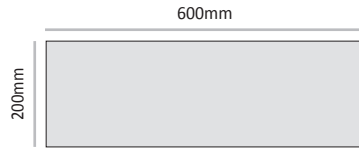

Cat. No. LEF-D-L-150-500
Unit Size HxW 150mm x 500mm

Cat. No. LEF-D-L-150-600
Unit Size HxW 150mm x 600mm

Cat. No. LEF-D-L-150-700
Unit Size HxW 150mm x 700mm

Cat. No. LEF-D-L-150-800
Unit Size HxW 150mm x 800mm

Cat. No. LEF-D-L-150-900
Unit Size HxW 150mm x 900mm

Cat. No. LEF-D-L-150-1000
Unit Size HxW 150mm x 1000mm

Cat. No. LEF-D-L-150-1200
Unit Size HxW 150mm x 1200mm

LEF-D-L-200

Commonly used unit width (other unit width can be ordered by demand)

Cat. No. LEF-D-L-200-500
Unit Size HxW 200mm x 500mm

Cat. No. LEF-D-L-200-600
Unit Size HxW 200mm x 600mm

Cat. No. LEF-D-L-200-700
Unit Size HxW 200mm x 700mm

Cat. No. LEF-D-L-200-800
Unit Size HxW 200mm x 800mm

Cat. No. LEF-D-L-200-900
Unit Size HxW 200mm x 900mm

Cat. No. LEF-D-L-200-1000
Unit Size HxW 200mm x 1000mm

Cat. No. LEF-D-L-200-1200
Unit Size HxW 200mm x 1200mm

LEF-D-L-300

Commonly used unit width (other unit width can be ordered by demand)