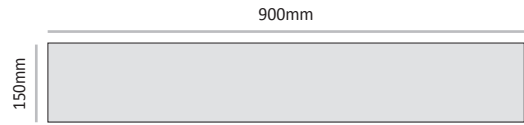

LEF-D-L-H-W

LEF	System Type - Leader Edge Frames
D	Directory
L	Sign layout - Landscape
H	Sign Unit Height - mm
W	Sign Unit Width - mm

LEF-D-L-150

Commonly used unit width (other unit width can be ordered by demand)

Cat. No. LEF-D-L-150-500
Unit Size HxW 150mm x 500mm

Cat. No. LEF-D-L-150-600
Unit Size HxW 150mm x 600mm

Cat. No. LEF-D-L-150-700
Unit Size HxW 150mm x 700mm

Cat. No. LEF-D-L-150-800
Unit Size HxW 150mm x 800mm

Cat. No. LEF-D-L-150-900
Unit Size HxW 150mm x 900mm

Cat. No. LEF-D-L-150-1000
Unit Size HxW 150mm x 1000mm

Cat. No. LEF-D-L-150-1200
Unit Size HxW 150mm x 1200mm

LEF-D-L-200

Commonly used unit width (other unit width can be ordered by demand)

Cat. No. LEF-D-L-200-500
Unit Size HxW 200mm x 500mm

Cat. No. LEF-D-L-200-600
Unit Size HxW 200mm x 600mm

Cat. No. LEF-D-L-200-700
Unit Size HxW 200mm x 700mm

Cat. No. LEF-D-L-200-800
Unit Size HxW 200mm x 800mm